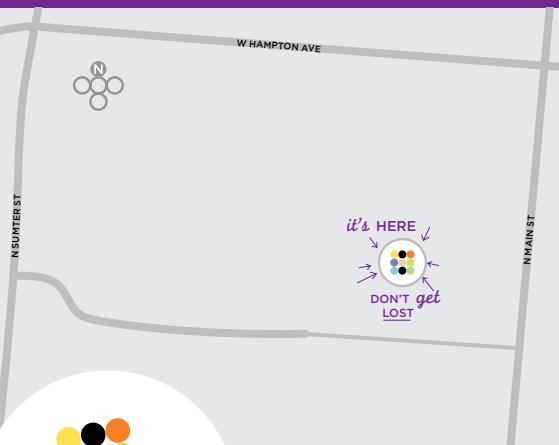

## HYATT PLACE SUMTER/DOWNTOWN

### EXPLORE

- Sumter Opera House
- Swan Lake Iris Gardens
- Shaw Air Force Base
- Palmetto Tennis Center
- Sumter County Museum

HYATT  
PLACE®

[hyattplace.com](http://hyattplace.com)